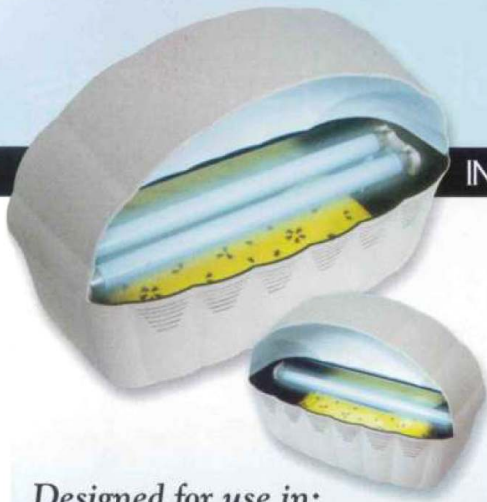

Paraclipse™ Insect Inn Ultra™
Dimensions: 18.5" x 15.25" x 6.75"
Weight: Ultra I – 5 lbs. Ultra II – 5.5 lbs.

INSECT INN ULTRA I & II - Decorative Commercial Unit

Designed for use in:

- Full-Service Restaurants
- Fast-Food Restaurants
- Supermarkets
- Convenience Stores
- Delicatessens
- Lounges/Bars
- Large Offices
- Buffets
- Bakeries
- Dining Areas
- Snack Bars

The Insect Inn Ultra™ is the inconspicuous, commercial fly control system that works. Its patented auto advance cartridge lasts 60 days and can capture over 2000 flies! The Insect Inn Ultra™ is available in one-lamp or two-lamp models. This wall mounted unit, which doubles as an attractive decorative light fixture, is an effective, environmentally safe way to control flies. The Insect Inn Ultra™ meets all USDA and FDA guidelines.