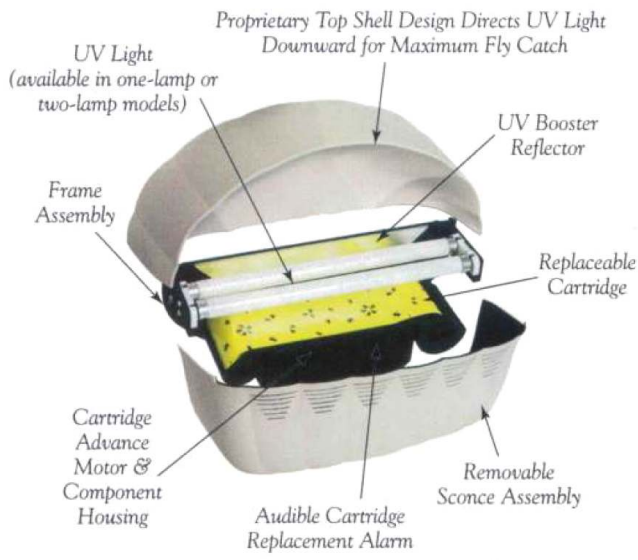

Paraclipse™ Insect Inn Ultra™  
 Dimensions: 18.5" x 15.25" x 6.75"  
 Weight: Ultra I – 5 lbs. Ultra II – 5.5 lbs.

### Designed for use in:

- Full-Service Restaurants
- Fast-Food Restaurants
- Supermarkets
- Convenience Stores
- Delicatessens
- Lounges/Bars
- Large Offices
- Buffets
- Bakeries
- Dining Areas
- Snack Bars

The Insect Inn Ultra™ is the inconspicuous, commercial fly control system that works. Its patented auto advance cartridge lasts 60 days and can capture over 2000 flies! The Insect Inn Ultra™ is available in one-lamp or two-lamp models. This wall mounted unit, which doubles as an attractive decorative light fixture, is an effective, environmentally safe way to control flies. The Insect Inn Ultra™ meets all USDA and FDA guidelines.

- Holds up to 10 times the capacity of a standard glueboard
- 584 sq. inches of continuously moving trapping area